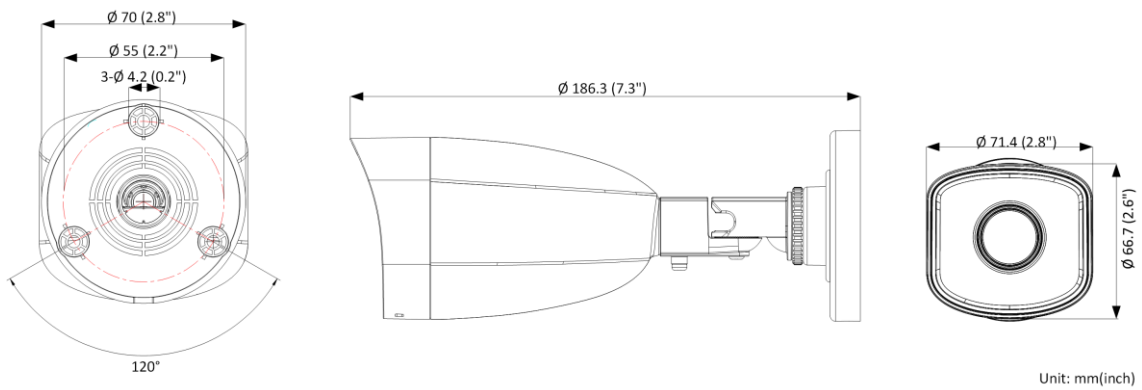

## ▪ Specification

Camera	
Image Sensor	1/2.7" Progressive Scan CMOS
Max. Resolution	1920 × 1080
Min. Illumination	Color: 0.01 Lux @(F2.0, AGC ON), B/W: 0 Lux with IR
Shutter Time	1/3 s to 1/100, 000 s
Day & Night	IR cut filter
Angle Adjustment	Pan: 0° to 360°, tilt: 0° to 180°, rotate: 0° to 360°
Lens	
Focal Length & FOV	2.8 mm, horizontal FOV 112.1°, vertical FOV 60.0°, diagonal FOV 132.2° 4 mm, horizontal FOV 90.2°, vertical FOV 48.6°, diagonal FOV 107.6°
Lens Mount	M12
Focus	Fixed
Aperture	F2.0
Lens Type	Fixed focal lens, 2.8 and 4 mm optional
Iris Type	Fixed
Illuminator	
Supplement Light Type	IR
Supplement Light Range	Up to 30 m
IR Wavelength	850 nm
Smart Supplement Light	Yes
Video	
Main Stream	50 Hz: 25 fps (1920 × 1080, 1280 × 720) 60 Hz: 30 fps (1920 × 1080, 1280 × 720)
Sub-Stream	50 Hz: 25 fps (640 × 480, 640 × 360) 60 Hz: 30 fps (640 × 480, 640 × 360)
Video Compression	Main stream: H.265/H.264/H.264+/H.265+ Sub-stream: H.265/H.264/MJPEG
Video Bit Rate	32 Kbps to 8 Mbps
H.264 Type	Baseline Profile/Main Profile/High Profile
H.265 Type	Main Profile
Region of Interest (ROI)	1 fixed region for main stream
Network	
Protocols	TCP/IP, ICMP, HTTP, HTTPS, FTP, DHCP, DNS, DDNS, RTP, RTSP, RTCP, NTP, UPnP™, SMTP, IGMP, QoS, IPv6, Bonjour, IPv4, UDP, SSL/TLS
Simultaneous Live View	Up to 6 channels
API	Open Network Video Interface, ISAPI
User/Host	Up to 32 users. 3 levels: administrator, operator and user
Client	iVMS-4200, Hik-Connect
Web Browser	Plug-in required live view: IE 10+ Plug-in free live view: Chrome 57.0+, Firefox 52.0+ Local service: Chrome 57.0+, Firefox 52.0+
Image	
Image Settings	Saturation, brightness, contrast, sharpness, AGC, white balance adjustable by client software or web browser.

## ▪ Dimension