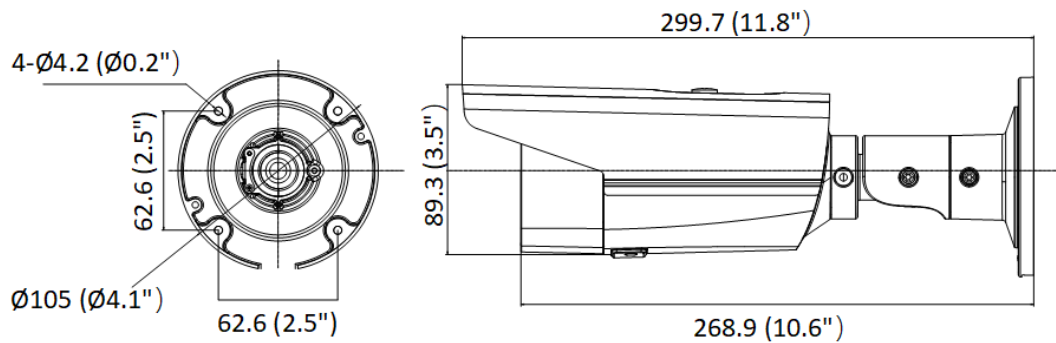

This model has NO SPECIFIC PROTECTION.

Level	Description
Top-level protection	Hikvision products at this level are equipped for use in areas where professional anti-corrosion protection is a must. Typical application scenarios include coastlines, docks, chemical plants, and more.
Moderate protection	Hikvision products at this level are equipped for use in areas with moderate anti-corrosion demands. Typical application scenarios include coastal areas about 2 kilometers (1.24 miles) away from coastlines, as well as areas affected by acid rain.
No specific protection	Hikvision products at this level are equipped for use in areas where no specific anti-corrosion protection is needed.

▪ **Dimension**

Unit: mm (inch)

▪ **Accessory**

▪ **Optional**

DS-1260ZJ Junction Box	DS-1280ZJ-S Junction Box	DS-1275ZJ-SUS Vertical Pole Mount	DS-1275ZJ-S-SUS Vertical Pole Mount	DS-1276ZJ-SUS Corner Mount