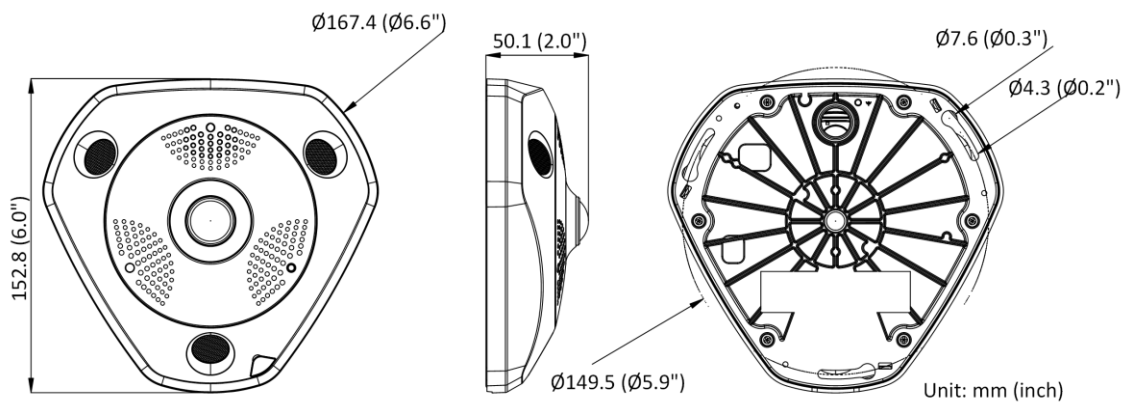

▪ Physical Interface

Unit : mm (inch)

No.	Interface Description
1	Network Interface
2	Power Interface
3	Alarm Interface
4	RS-485
5	Audio Output Interface
6	Audio Input Interface

▪ Dimension

Unit: mm (inch)