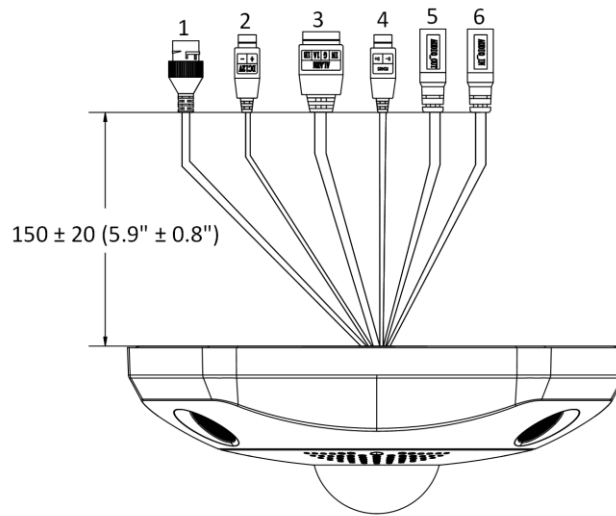

▪ Physical Interface

Unit : mm (inch)

No.	Interface Description
1	Network Interface
2	Power Interface
3	Alarm Interface
4	RS-485
5	Audio Output Interface
6	Audio Input Interface

▪ Dimension

Unit: mm (inch)