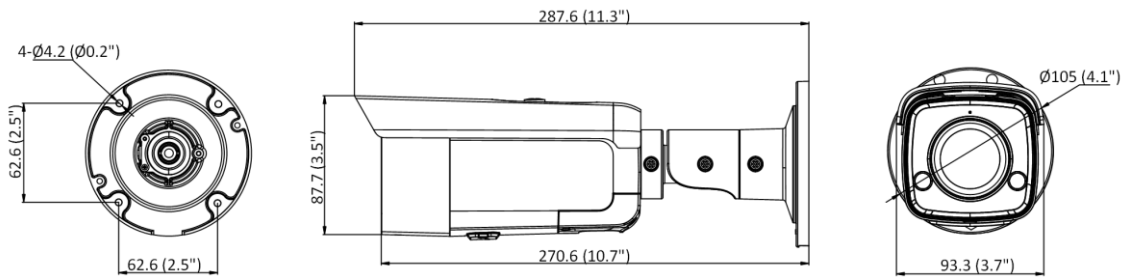

▪ **Available Model**

DS-2CD2T46G2-ISU/SL (2.8/4/6 mm)

▪ **Dimension**

Unit: mm (inch)

▪ **Accessory**

▪ **Optional**

DS-1275ZJ-S-SUS Vertical Pole Mount	DS-1276ZJ-SUS Corner Mount	DS-1260ZJ Junction Box	DS-1280ZJ-S Junction Box