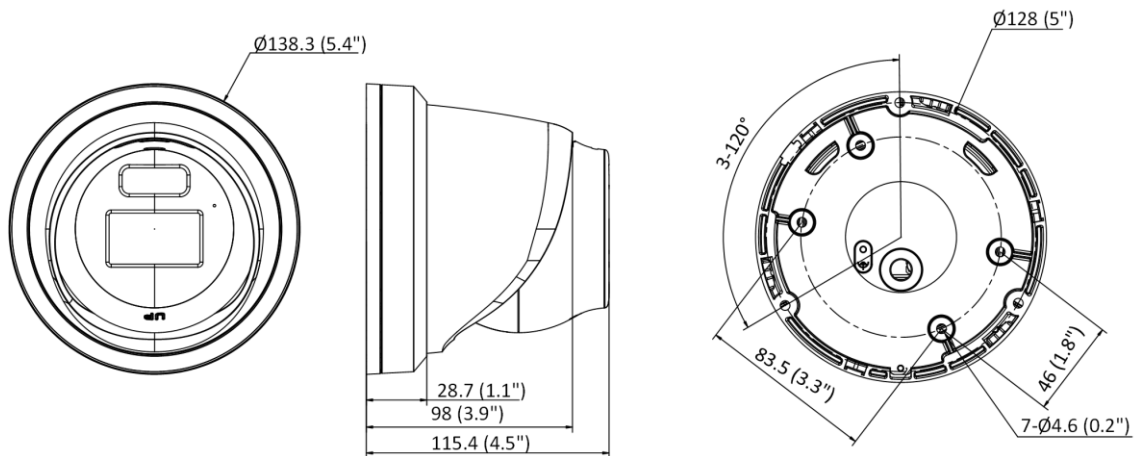

Perimeter Protection	Line crossing detection, intrusion detection, region entrance detection, region exiting detection Supports human and vehicle targets classification
<b>General</b>	
Linkage Method	Upload to NAS/memory card/FTP, notify surveillance center, trigger recording, trigger capture, send email
Material	Aluminum alloy body, except for trim ring
Dimension	Ø138.3 mm × 115.4 mm (Ø5.4" × 4.5")
Package Dimension	170 mm × 170 mm × 150 mm (7" × 7" × 5.9")
Weight	Approx. 770 g (1.7 lb.)
With Package Weight	Approx. 980 g (2.2 lb.)
Storage Conditions	-30 °C to 60 °C (-22 °F to 140 °F). Humidity 95% or less (non-condensing)
Startup and Operating Conditions	-30 °C to 60 °C (-22 °F to 140 °F). Humidity 95% or less (non-condensing)
Web Client Language	33 languages English, Russian, Estonian, Bulgarian, Hungarian, Greek, German, Italian, Czech, Slovak, French, Polish, Dutch, Portuguese, Spanish, Romanian, Danish, Swedish, Norwegian, Finnish, Croatian, Slovenian, Serbian, Turkish, Korean, Traditional Chinese, Thai, Vietnamese, Japanese, Latvian, Lithuanian, Portuguese (Brazil), Ukrainian
General Function	Anti-flicker, heartbeat, mirror, privacy mask, flash log, password reset via email, pixel counter
Firmware Version	V5.5.113
Software Reset	Yes
Power Supply	12 VDC ± 25% PoE: 802.3af, Class 3
Power Consumption and Current	12 VDC, 0.5 A, max. 6 W PoE (802.3af, 36 V to 57 V), 0.2 A to 0.12 A, max. 7 W
Power Interface	Ø5.5 mm coaxial power plug
<b>Approval</b>	
Class	Class B
Safety	UL (UL 60950-1); CB (IEC 60950-1:2005 + Am 1:2009 + Am 2:2013, IEC 62368-1:2014); CE-LVD (EN 60950-1:2005 + Am 1:2009 + Am 2:2013, IEC 62368-1:2014); BIS (IS 13252(Part 1):2010+A1:2013+A2:2015); LOA (IEC/EN 60950-1)
Environment	CE-RoHS (2011/65/EU); WEEE (2012/19/EU); Reach (Regulation (EC) No 1907/2006)
Protection	IP67 (IEC 60529-2013)

### ▪ Available Model

DS-2CD2327G2-L (2.8/4 mm)

DS-2CD2327G2-LU (2.8/4 mm)

## Dimension

Unit: mm (inch)