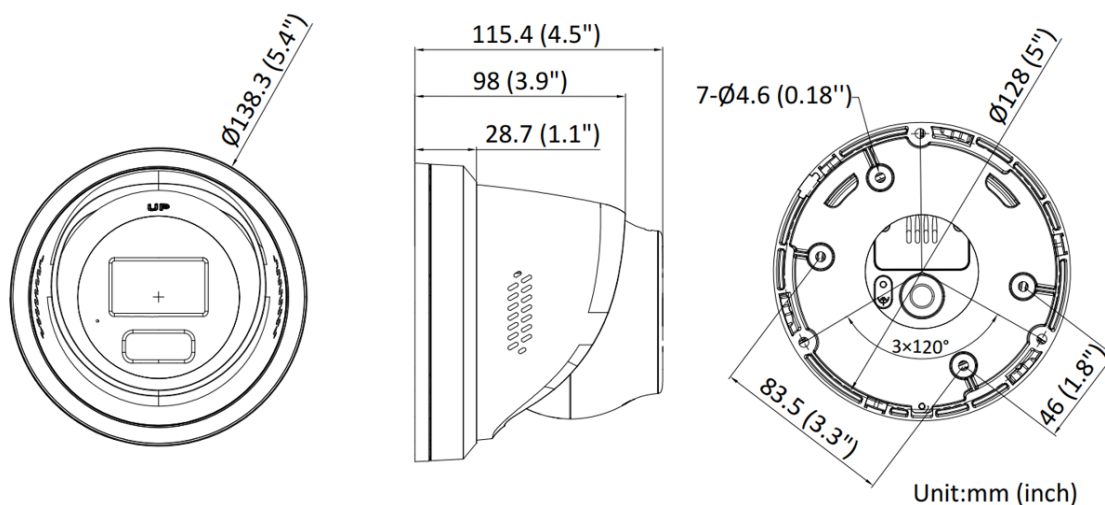

▪ **Typical Application**

- Hikvision products are classified into three levels according to their anti-corrosion performance. Refer to the following description to choose for your using environment.

This model has NO SPECIFIC PROTECTION.

Level	Description
Top-level protection	Hikvision products at this level are equipped for use in areas where professional anti-corrosion protection is a must. Typical application scenarios include coastlines, docks, chemical plants, and more.
Moderate protection	Hikvision products at this level are equipped for use in areas with moderate anti-corrosion demands. Typical application scenarios include coastal areas about 2 kilometers (1.24 miles) away from coastlines, as well as areas affected by acid rain.
No specific protection	Hikvision products at this level are equipped for use in areas where no specific anti-corrosion protection is needed.

▪ **Available Model**

DS-2CD2326G2-ISU/SL(2.8mm)(D)

DS-2CD2326G2-ISU/SL(4mm)(D)

▪ **Dimension**