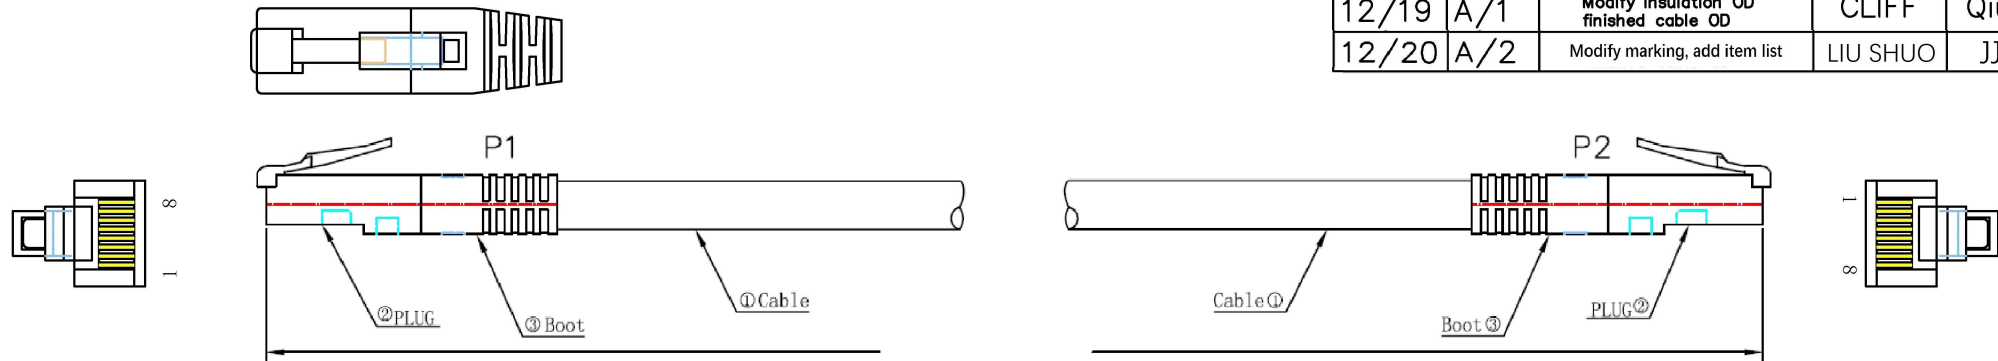

DATE	REV	DESCRIPTION	BY	CHKD
05/13	A/0	NEW	CLIFF	Qiu
12/19	A/1	Modify Insulation OD finished cable OD	CLIFF	Qiu
12/20	A/2	Modify marking, add item list	LIU SHUO	JJJ

orange 2 white/orange	green 3 white/green
blue 1 white/blue	brown 4 white/brown

Marking: CE 17 ACT Cat6 U/UTP CU PVC 4X2XAWG24/7 C(UL)US
 CMX E477294-24100 IEC 60332-1-2 ANSI/TIA-568.2-D ISO/IEC
 11801 Class E EN 50288 MM/DD/YY *****M

CABLE ①	
conductor	24AWG stranded bare copper
insulation	HDPE
core size	min:0.94mm, max:1.06mm
core color	white-blue/blue, white-orange/orange, white-green/green, white-brown/brown
cross member	none
cable diameter	5.3±0.3mm
sheath material	PVC
sheath color	table page 2
cable length	table page 2
Plug ②	
housing	polycarbonate UL94V-2
color	transparent
contact blade	phosphor bronze
gold plating	50u"
Boot ③	
type	molded
material	PVC
color	table page 2

3RD

DRAW. NO		ITEM	U/UTP CAT6 AWG24 PVC PATCH CORD (IBXXXX)		
CABLE CODE		DRAW	LIU SHUO	DATE	20/12/23
SCALE		CHECKER	JJJ	APPROVAL	
UNIT	MM	SHEET	1 OF 2		

RoHS COMPLIANT

DATE	REV	DESCRIPTION	BY	CHKD
05/13	A/0	NEW	CLIFF	Qiu
12/19	A/1	Modify insulation OD finished cable OD	CLIFF	Qiu
12/20	A/2	Modify marking, add item list	LIU SHUO	JJJ