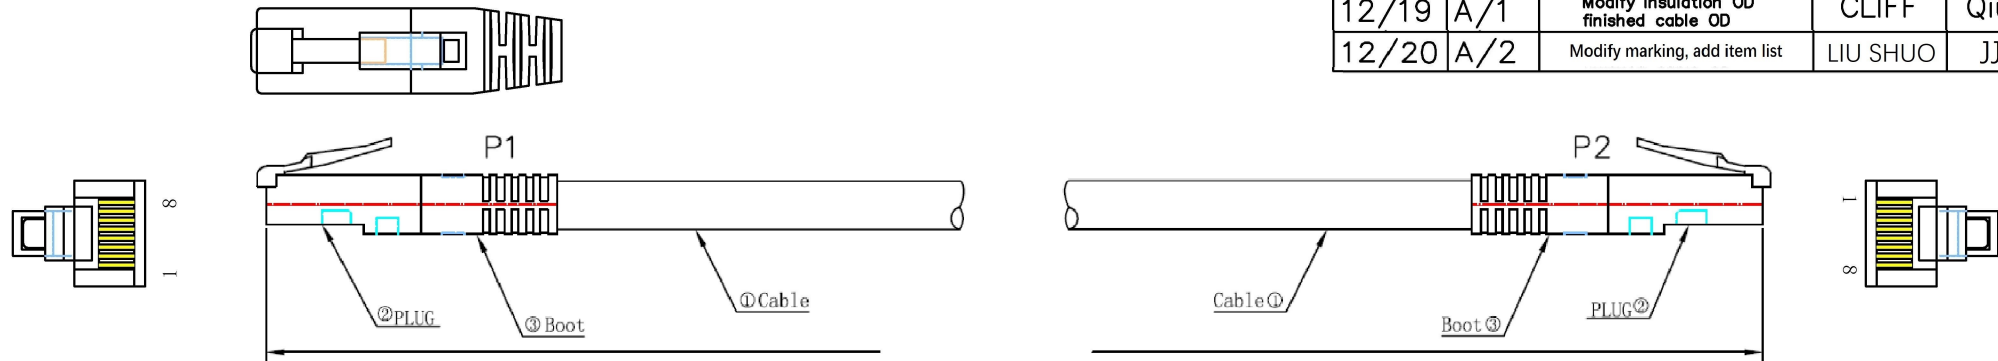

DATE	REV	DESCRIPTION	BY	CHKD
05/13	A/0	NEW	CLIFF	Qiu
12/19	A/1	Modify Insulation OD finished cable OD	CLIFF	Qiu
12/20	A/2	Modify marking, add item list	LIU SHUO	JJJ

orange 2 white/orange	green 3 white/green
blue 1 white/blue	brown 4 white/brown

Marking: CE 17 ACT Cat6 U/UTP CU PVC 4X2XAWG24/7 C(UL)US
 CMX E477294-24100 IEC 60332-1-2 ANSI/TIA-568.2-D ISO/IEC
 11801 Class E EN 50288 MM/DD/YY *****M

CABLE ①	
conductor	24AWG stranded bare copper
insulation	HDPE
core size	min:0.94mm, max:1.06mm
core color	white-blue/blue, white-orange/orange, white-green/green, white-brown/brown
cross member	none
cable diameter	5.3±0.3mm
sheath material	PVC
sheath color	table page 2
cable length	table page 2
Plug ②	
housing	polycarbonate UL94V-2
color	transparent
contact blade	phosphor bronze
gold plating	50u"
Boot ③	
type	molded
material	PVC
color	table page 2

3RD

DRAW. NO	ITEM	U/UTP CAT6 AWG24 PVC PATCH CORD (IBXXXX)		
CABLE CODE	DRAW	LIU SHUO	DATE	20/12/23
SCALE	CHECKER	JJJ	APPROVAL	
UNIT	MM	SHEET	1 OF 2	

RoHS COMPLIANT

DATE	REV	DESCRIPTION	BY	CHKD
05/13	A/0	NEW	CLIFF	Qiu
12/19	A/1	Modify insulation OD finished cable OD	CLIFF	Qiu
12/20	A/2	Modify marking, add item list	LIU SHUO	JJJ