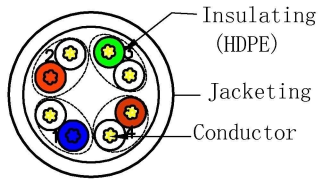

DATE	REV	DESCRIPTION	BY	CHKD
05/13	A/0	NEW	CLIFF	Qiu
12/19	A/1	Modify Insulation OD finished cable OD	CLIFF	Qiu
12/20	A/2	Modify marking, add item list	LIU SHUO	JJJ

orange 2 white/orange	green 3 white/green
blue 1 white/blue	brown 4 white/brown

Marking: CE 17 ACT Cat6 U/UTP CU PVC 4X2XAWG24/7 C(UL)US
 CMX E477294-24100 IEC 60332-1-2 ANSI/TIA-568.2-D ISO/IEC
 11801 Class E EN 50288 MM/DD/YY *****M

CABLE ①	
conductor	24AWG stranded bare copper
insulation	HDPE
core size	min:0.94mm, max:1.06mm
core color	white-blue/blue, white-orange/orange, white-green/green, white-brown/brown
cross member	none
cable diameter	5.3±0.3mm
sheath material	PVC
sheath color	table page 2
cable length	table page 2
Plug ②	
housing	polycarbonate UL94V-2
color	transparent
contact blade	phosphor bronze
gold plating	50u"
Boot ③	
type	molded
material	PVC
color	table page 2