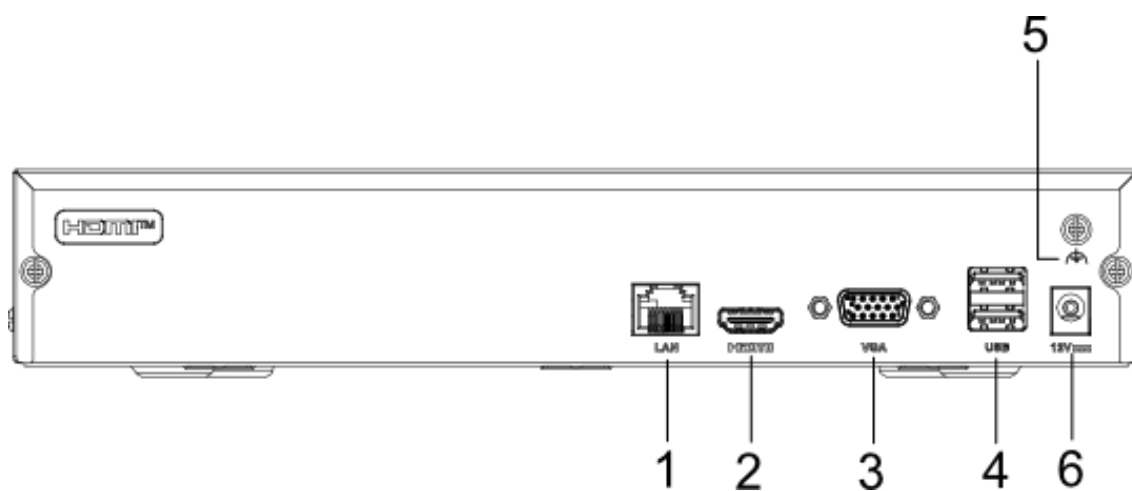

▪ Smart Function

- Supports line crossing and intrusion detection
- Smart search for the selected area in the video; and smart playback to improve the playback efficiency
- Automatically search and add network cameras after device is activated

▪ Network & Ethernet Access

- 1 self-adaptive 10/100 Mbps Ethernet interface
- Hik-Connect for easy network management

▪ Specification

Video and Audio	
IP Video Input	8-ch Up to 6 MP resolution
Incoming Bandwidth	60 Mbps
Outgoing Bandwidth	60 Mbps
HDMI Output	1-ch, 1920 × 1080p/60Hz, 1600 × 1200/60Hz, 1280 × 1024/60Hz, 1280 × 720/60Hz
VGA Output	1-ch, 1920 × 1080p/60Hz, 1600 × 1200/60Hz, 1280 × 1024/60Hz, 1280 × 720/60Hz
Video Output Mode	HDMI/VGA simultaneous output
Decoding	
Decoding Format	H.265+/H.265/ H.264+/H.264
Recording Resolution	6 MP/4 MP/3 MP/1080p/UXGA /720p/VGA/4CIF/DCIF/ 2CIF/CIF/QCIF
Synchronous playback	4-ch
Decoding Capability	4-ch@1080p (30 fps) or 2-ch@4 MP (30 fps) or 1-ch@6 MP (30 fps)
Stream Type	Video, Video & Audio
Network	
Remote Connection	16
Network Protocol	TCP/IP, DHCP, Hik-Connect, DNS, DDNS, NTP, SADP, SMTP, UPnP™
Network Interface	1, RJ-45 10/100Mbps self-adaptive Ethernet interface
Auxiliary Interface	
SATA	1 SATA interface
Capacity	Up to 6TB capacity for each disk
Alarm In/Out	N/A
USB Interface	Rear panel: 2 × USB 2.0
General	
Power Supply	12 VDC, 1.5 A
Consumption	≤ 10 W
Working Temperature	-10 to +55° C (+14 to +131° F)
Working Humidity	10% to 90%
Dimension (W × D × H)	265 × 223 × 48 mm (10.4" × 8.8" × 1.9")
Weight	≤ 1 kg (2.2 lb)
Certification	
CE	EN50130-4, EN 61000-3-2, EN 61000-3-3

▪ **Physical Interface**

No.	Description	No.	Description
1	LAN network interface	4	USB interfaces
2	HDMI interface	5	Power supply
3	VGA interface	6	GND

▪ **Available Model**

DS-7108NI-Q1/M(D)

▪ Dimension

scale/1:1;Unit/mm