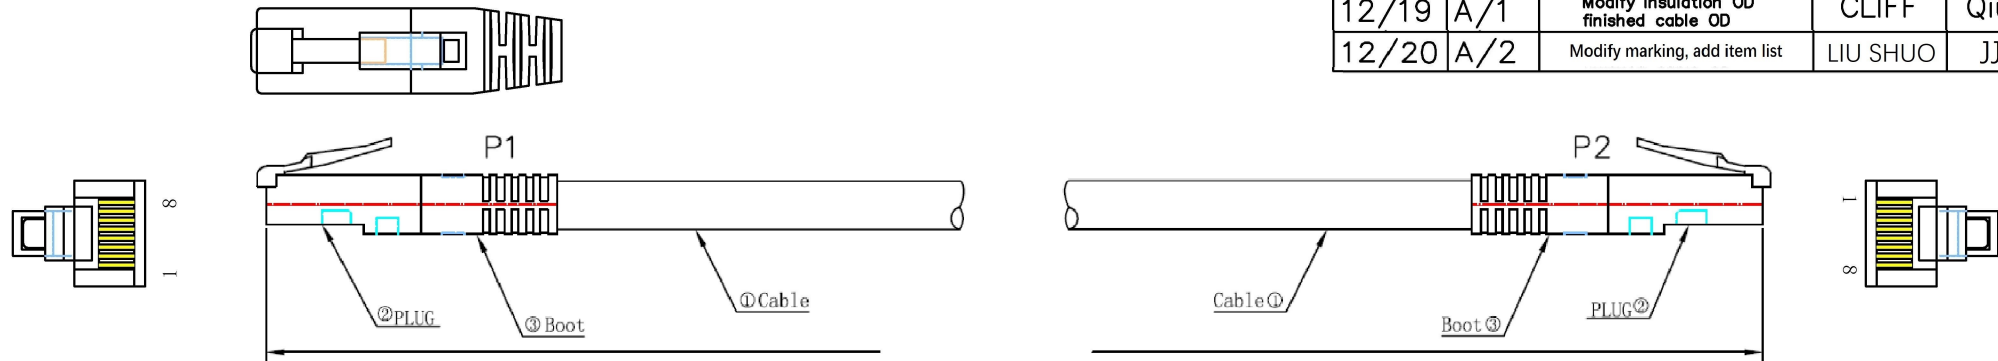

DATE	REV	DESCRIPTION	BY	CHKD
05/13	A/0	NEW	CLIFF	Qiu
12/19	A/1	Modify Insulation OD finished cable OD	CLIFF	Qiu
12/20	A/2	Modify marking, add item list	LIU SHUO	JJJ

orange 2 white/orange	green 3 white/green
blue 1 white/blue	brown 4 white/brown

Marking: CE 17 ACT Cat6 U/UTP CU PVC 4X2XAWG24/7 C(UL)US
CMX E477294-24100 IEC 60332-1-2 ANSI/TIA-568.2-D ISO/IEC
11801 Class E EN 50288 MM/DD/YY *****M

CABLE ①	
conductor	24AWG stranded bare copper
insulation	HDPE
core size	min:0.94mm, max:1.06mm
core color	white-blue/blue, white-orange/orange, white-green/green, white-brown/brown
cross member	none
cable diameter	5.3±0.3mm
sheath material	PVC
sheath color	table page 2
cable length	table page 2
Plug ②	
housing	polycarbonate UL94V-2
color	transparent
contact blade	phosphor bronze
gold plating	50u"
Boot ③	
type	molded
material	PVC
color	table page 2

3RD

DRAW. NO		ITEM	U/UTP CAT6 AWG24 PVC PATCH CORD (IBXXXX)		
CABLE CODE		DRAW	LIU SHUO	DATE	20/12/23
SCALE		CHECKER	JJJ	APPROVAL	
UNIT	MM	SHEET	1 OF 2		

RoHS COMPLIANT

DATE	REV	DESCRIPTION	BY	CHKD
05/13	A/0	NEW	CLIFF	Qiu
12/19	A/1	Modify insulation OD finished cable OD	CLIFF	Qiu
12/20	A/2	Modify marking, add item list	LIU SHUO	JJJ