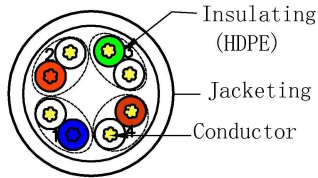

DATE	REV	DESCRIPTION	BY	CHKD
05/13	A/0	NEW	CLIFF	Qiu
12/19	A/1	Modify Insulation OD finished cable OD	CLIFF	Qiu
12/20	A/2	Modify marking, add item list	LIU SHUO	JJJ

orange 2 white/orange	green 3 white/green
blue 1 white/blue	brown 4 white/brown

Marking: CE 17 ACT Cat6 U/UTP CU PVC 4X2XAWG24/7 C(UL)US
CMX E477294-24100 IEC 60332-1-2 ANSI/TIA-568.2-D ISO/IEC
11801 Class E EN 50288 MM/DD/YY *****M

CABLE ①	
conductor	24AWG stranded bare copper
insulation	HDPE
core size	min:0.94mm, max:1.06mm
core color	white-blue/blue, white-orange/orange, white-green/green, white-brown/brown
cross member	none
cable diameter	5.3±0.3mm
sheath material	PVC
sheath color	table page 2
cable length	table page 2
Plug ②	
housing	polycarbonate UL94V-2
color	transparent
contact blade	phosphor bronze
gold plating	50u"
Boot ③	
type	molded
material	PVC
color	table page 2