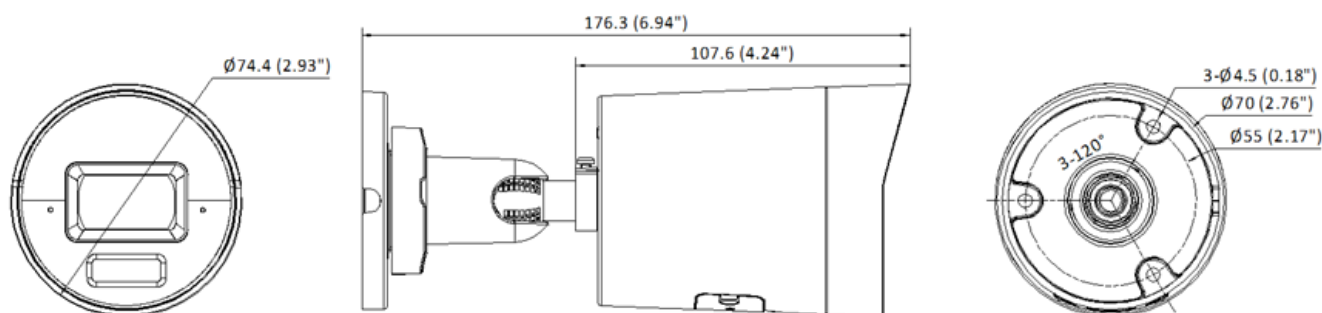

Moderate protection	Hikvision products at this level are equipped for use in areas with moderate anti-corrosion demands. Typical application scenarios include coastal areas about 2 kilometers (1.24 miles) away from coastlines, as well as areas affected by acid rain.
No specific protection	Hikvision products at this level are equipped for use in areas where no specific anti-corrosion protection is needed.

▪ **Available Model**

- DS-2CD2083G2-LI2U(2.8mm)
- DS-2CD2083G2-LI2U(4mm)
- DS-2CD2083G2-LI2U(6mm)
- DS-2CD2083G2-LI2U(2.8mm)(T)
- DS-2CD2083G2-LI2U(4mm)(T)
- DS-2CD2083G2-LI(2.8mm)
- DS-2CD2083G2-LI(4mm)
- DS-2CD2083G2-LI(6mm)
- DS-2CD2083G2-LI(2.8mm)(T)
- DS-2CD2083G2-LI(4mm)(T)

▪ **Dimension**

Unit: mm (inch)