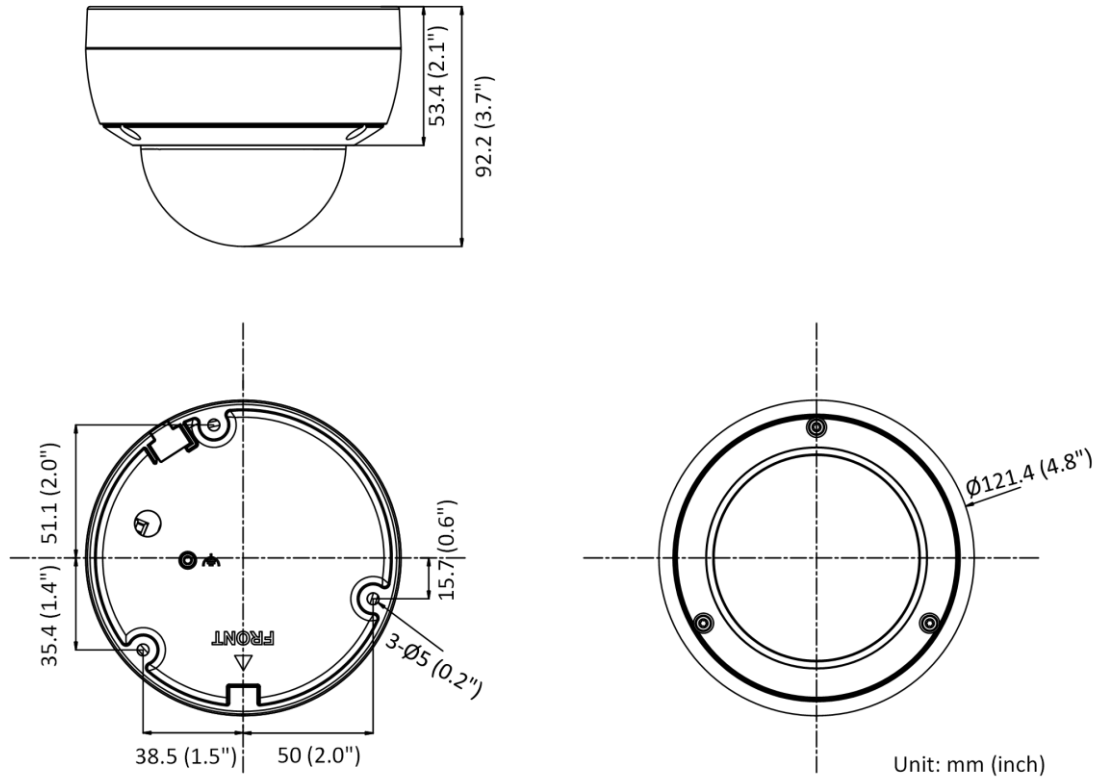

▪ **Accessory**

▪ **Optional**

DS-1272ZJ-120B Wall Mount	DS-1275ZJ-SUS Vertical Pole Mount	DS-1280ZJ-DM46 Junction Box	DS-1253ZJ-M Rain Shade	DS-1272ZJ-120 Wall Mount
DS-1276ZJ-SUS Corner Mount	DS-1271ZJ-120 Pendant Mount