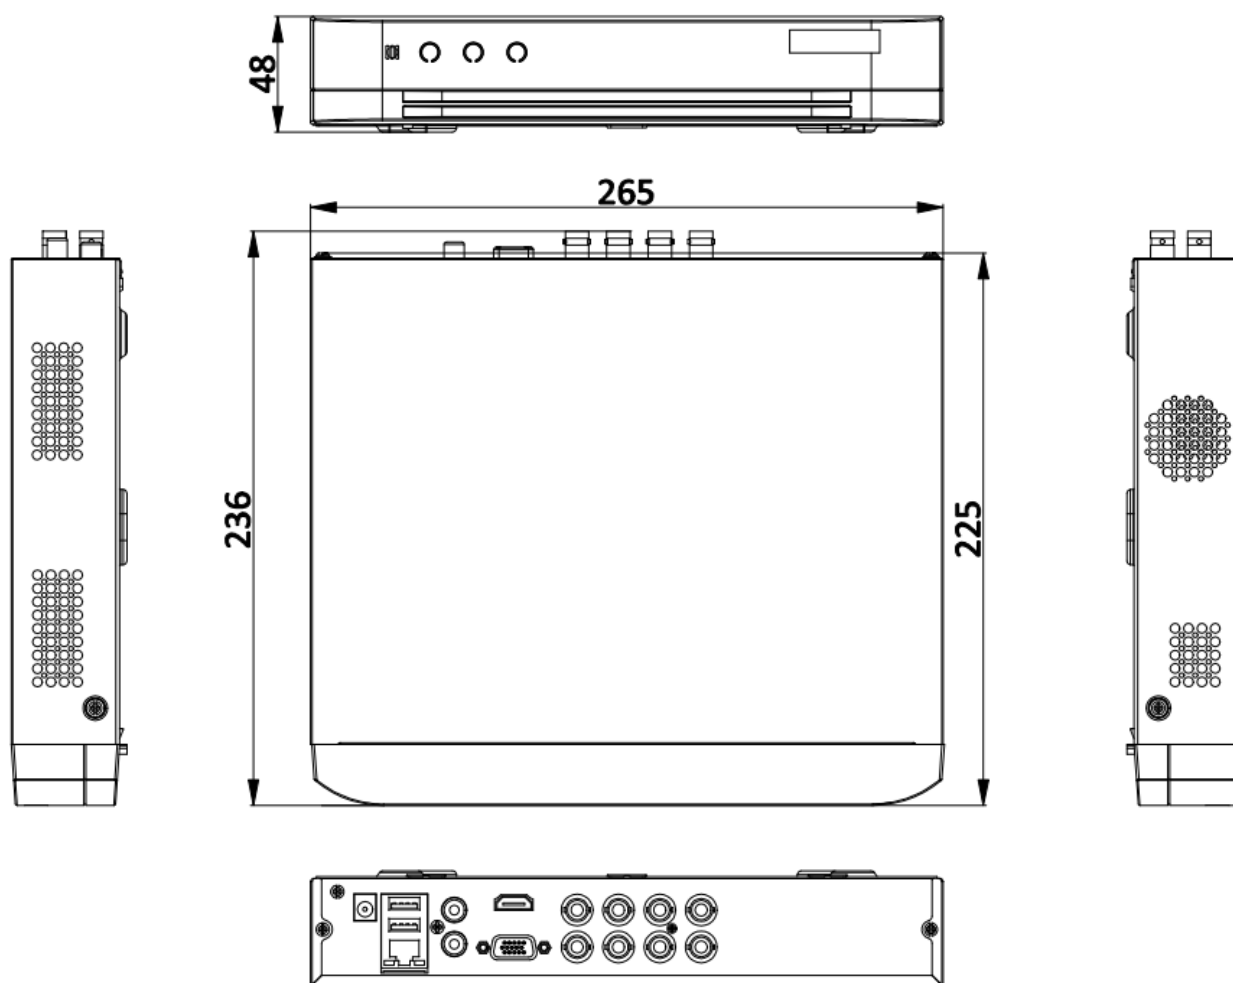

Video and Audio	
IP Video Input	2-ch (up to 10-ch) Enhanced IP mode on: 4-ch (up to 12-ch), each up to 4 Mbps Up to 6 MP resolution Support H.265+/H.265/H.264+/H.264 IP cameras
Analog Video Input	8-ch BNC interface (1.0 Vp-p, 75 Ω), supporting coaxitron connection
HDTVl Input	3K(2960 × 1665)@20 fps, 5 MP(2560 × 1944)@20 fps, 4 MP(2560 × 1440)@30 fps, 4 MP(2560 × 1440)@25 fps, 1080p@30 fps, 1080p@25 fps, 720p@30 fps, 720p@25 fps
AHD Input	5 MP(2592 × 1944)@20 fps, 4 MP(2560 × 1440)@30 fps, 4 MP(2560 × 1440)@25 fps, 1080p@30 fps, 1080p@25 fps, 720p@30 fps, 720p@25 fps
HDCVl Input	5 MP(2592 × 1944)@20 fps, 4 MP(2560 × 1440)@30 fps, 4 MP(2560 × 1440)@25 fps, 1080p@30 fps, 1080p@25 fps, 720p@30 fps, 720p@25 fps
CVBS Input	Support
VGA Output	1-ch, 1920 × 1080/60Hz, 1280 × 1024/60Hz, 1280 × 720/60Hz
HDMI Output	1-ch, 1920 × 1080/60Hz, 1280 × 1024/60Hz, 1280 × 720/60Hz
Video Output Mode	HDMI/VGA simultaneous output
Audio Input	1-ch, RCA (2.0 Vp-p, 1 KΩ) 8-ch via coaxial cable
Audio Output	1-ch, RCA (Linear, 1 KΩ)
Two-Way Audio	1-ch, RCA (2.0 Vp-p, 1 KΩ) (using the first audio input)
Synchronous Playback	8-ch
Network	
Total Bandwidth	96 Mbps
Remote Connection	64
Network Protocol	TCP/IP, PPPoE, DHCP, Hik-Connect, DNS, DDNS, NTP, SADP, NFS, iSCSI, UPnP™, HTTPS, ONVIF
Network Interface	1, RJ45 10/100 Mbps self-adaptive Ethernet interface
Wi-Fi	Connectable to Wi-Fi network by Wi-Fi dongle through USB interface
Auxiliary Interface	
SATA	1 SATA interface
Capacity	Up to 10 TB capacity for each disk
Alarm In/Out	N/A
USB Interface	Real panel: 2 × USB 2.0

Dimension

scale/1:1;Unit/mm

Physical Interface

No.	Description	No.	Description
1	Video and coaxial audio in	5	AUDIO IN, RCA connector
2	HDMI interface	6	LAN network interface and USB interface
3	VGA interface	7	12 VDC power input
4	AUDIO OUT, RCA connector	8	GND