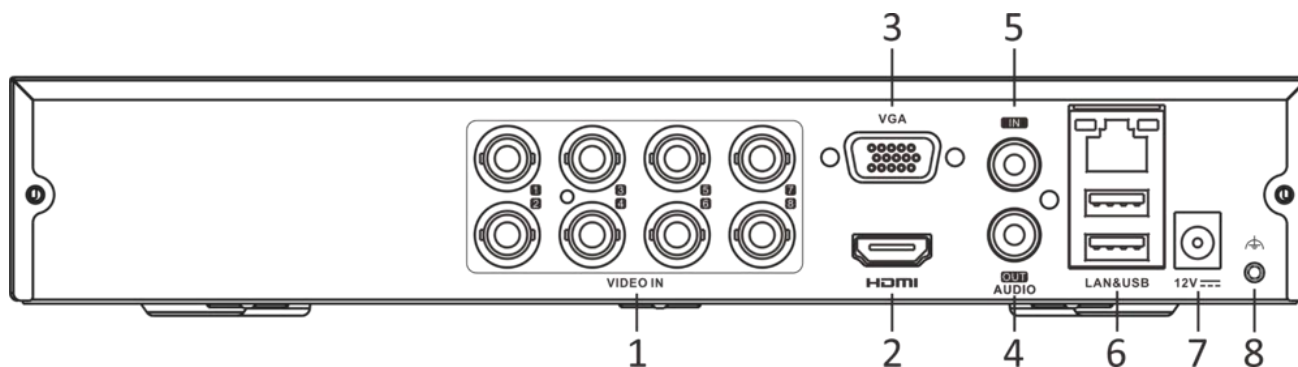

Dimension

scale/1:1;Unit/mm

Physical Interface

No.	Description	No.	Description
1	Video and coaxial audio in	5	AUDIO IN, RCA connector
2	HDMI interface	6	LAN network interface and USB interface
3	VGA interface	7	12 VDC power input
4	AUDIO OUT, RCA connector	8	GND