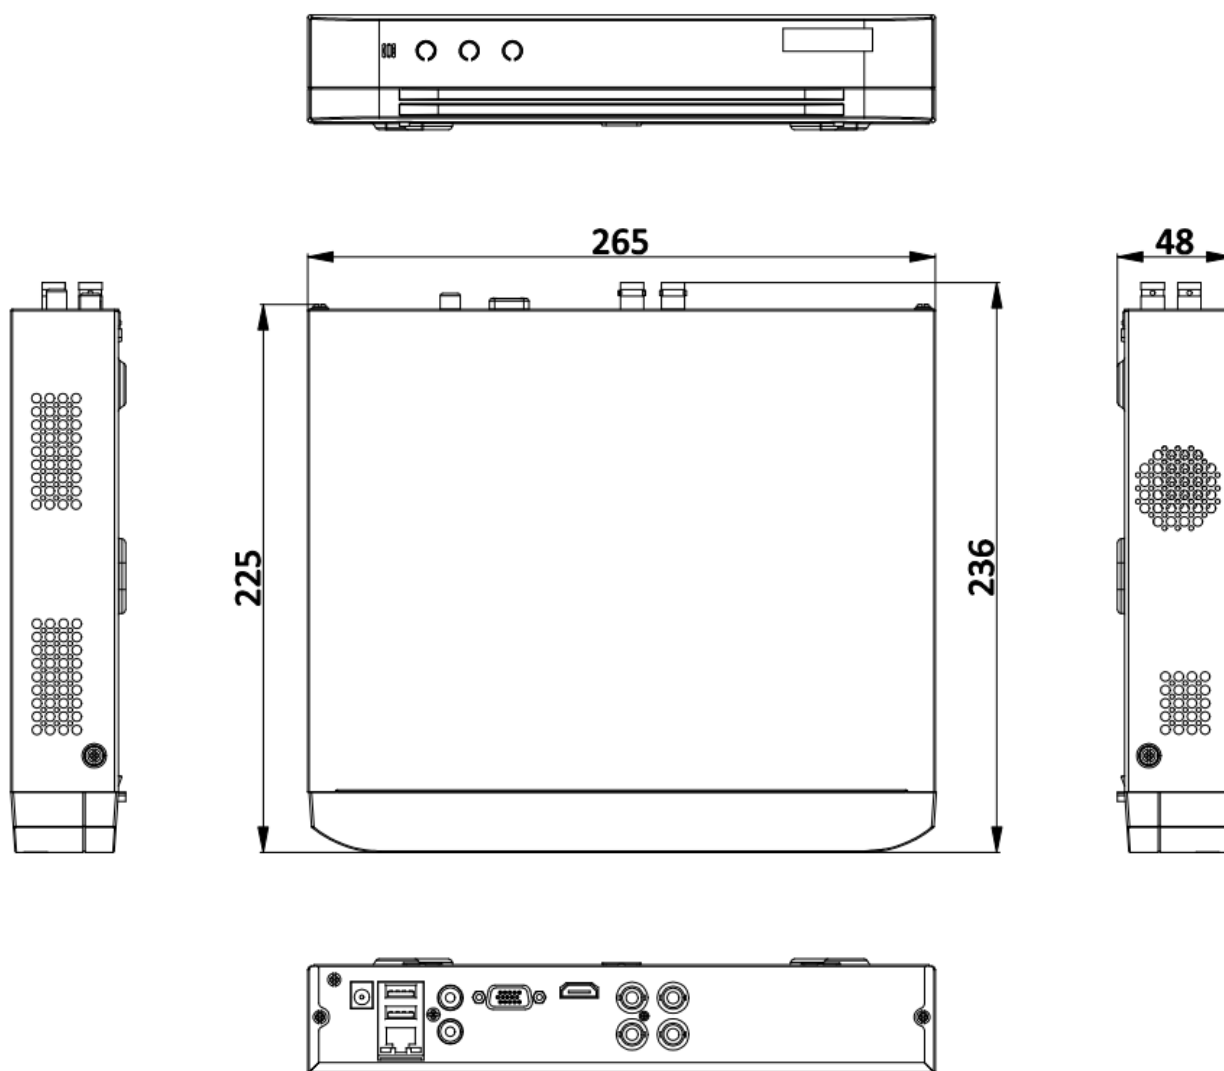

<b>Video and Audio</b>	
IP Video Input	1-ch (up to 5-ch)  Enhanced IP mode on: 2-ch (up to 6-ch), each up to 4 Mbps Up to 6 MP resolution Support H.265+/H.265/H.264+/H.264 IP cameras
Analog Video Input	4-ch BNC interface (1.0 Vp-p, 75 Ω), supporting coaxitron connection
HDTVl Input	3K(2960 × 1665)@20 fps, 5 MP(2560 × 1944)@20 fps, 4 MP(2560 × 1440)@30 fps, 4 MP(2560 × 1440)@25 fps, 1080p@30 fps, 1080p@25 fps, 720p@30 fps, 720p@25 fps
AHD Input	5 MP(2592 × 1944)@20 fps, 4 MP(2560 × 1440)@30 fps, 4 MP(2560 × 1440)@25 fps, 1080p@30 fps, 1080p@25 fps, 720p@30 fps, 720p@25 fps
HDCVl Input	5 MP(2592 × 1944)@20 fps, 4 MP(2560 × 1440)@30 fps, 4 MP(2560 × 1440)@25 fps, 1080p@30 fps, 1080p@25 fps, 720p@30 fps, 720p@25 fps
CVBS Input	Support
HDMI Output	1-ch, 1920 × 1080/60Hz, 1280 × 1024/60Hz, 1280 × 720/60Hz
VGA Output	1-ch, 1920 × 1080/60Hz, 1280 × 1024/60Hz, 1280 × 720/60Hz
Video Output Mode	HDMI/VGA simultaneous output
Audio Input	1-ch, RCA (2.0 Vp-p, 1 KΩ) 4-ch via coaxial cable
Audio Output	1-ch, RCA (Linear, 1 KΩ)
Two-Way Audio	1-ch, RCA (2.0 Vp-p, 1 KΩ) (using the first audio input)
Synchronous Playback	4-ch
<b>Network</b>	
Total Bandwidth	72 Mbps
Remote Connection	32
Network Protocol	TCP/IP, PPPoE, DHCP, Hik-Connect, DNS, DDNS, NTP, SADP, NFS, iSCSI, UPnP™, HTTPS, ONVIF
Network Interface	1, RJ45 10/100 Mbps self-adaptive Ethernet interface
Wi-Fi	Connectable to Wi-Fi network by Wi-Fi dongle through USB interface
<b>Auxiliary Interface</b>	
SATA	1 SATA interface
Capacity	Up to 10 TB capacity for each disk
Alarm In/Out	N/A
USB Interface	Real panel: 2 × USB 2.0

## Dimension

scale/1:1;Unit/mm