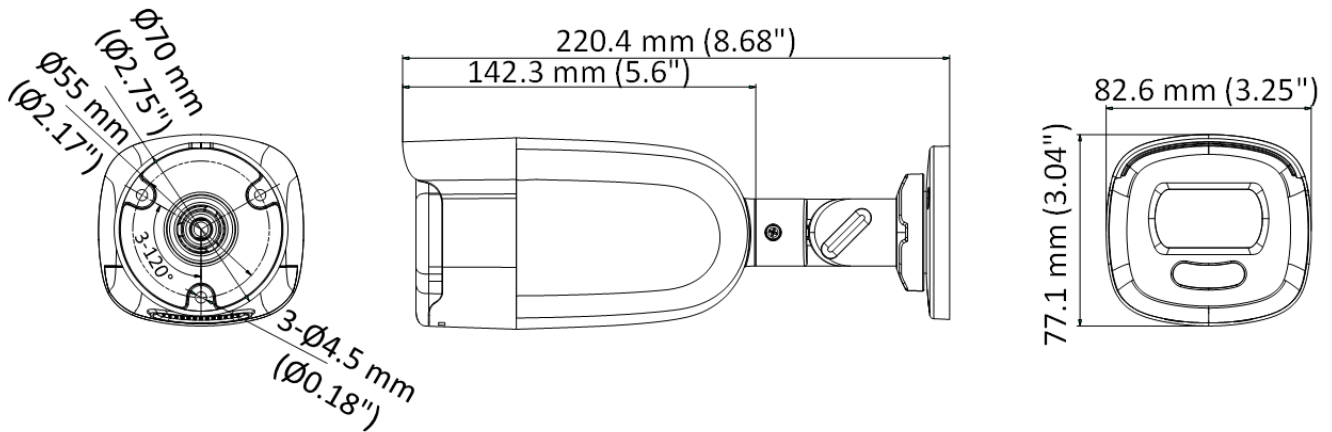

Specification

Camera	
Image Sensor	5 MP CMOS
Signal System	PAL/NTSC
Resolution	2560 (H) × 1944 (V)
Frame Rate	TVI: 5MP@20fps, 4MP@30fps, 4MP@25fps, 1080p@30fps, 1080p@25fps CVI: 4MP@30fps, 4MP@25fps AHD: 5MP@20fps, 4MP@30fps, 4MP@25fps CVBS: PAL/NTSC
Min. illumination	0.0005 Lux @ (F1.0, AGC ON), 0 Lux with White Light
Shutter Time	PAL: 1/25 s to 1/50, 000 s NTSC: 1/30 s to 1/50, 000 s
Slow Shutter	Max. 16 times
Lens	2.8 mm fixed lens
Horizontal Field of View	2.8 mm, horizontal FOV: 99.7°, vertical FOV: 72°, diagonal FOV: 139.8°
Lens Mount	M16
Day & Night	Color
WDR (Wide Dynamic Range)	≥130 dB
Angle Adjustment	Pan: 0 to 360°, Tilt: 0 to 180°, Rotation: 0 to 360°
Menu	
White Light	Auto/Off
Image Mode	STD/HIGH-SAT
AGC	Yes
Day/Night Mode	Color
White Balance	Auto/Manual
AE (Auto Exposure) Mode	WDR/BLC/HLC/Global/HLS/Anti-banding
Privacy Mask	4 programmable privacy masks
Motion Detection	4 programmable motion areas
Noise Reduction	3D DNR
Language	English
Function	Brightness, Sharpness, Mirror, Smart Light
Interface	
Video Output	Switchable TVI/AHD/CVI/CVBS
General	
Operating Conditions	-40 °C to 60 °C (-40 °F to 140 °F), humidity 90% or less (non-condensing)
Power Supply	12 VDC ± 25% <i>*You are recommended to use one power adapter to supply the power for one camera.</i>
Power Consumption	Max. 4.9 W
Protection Level	IP67
Material	Metal
White Light Range	Up to 40 m

Communication	HIKVISION-C
Dimensions	82.6 mm × 77.1 mm × 220.4 mm (3.25" × 3.04" × 8.68")
Weight	Approx. 565 g (1.25 lb.)

Available Model

DS-2CE12HFT-F28

Dimension

Accessory

DS-1280ZJ-XS
Junction Box

Distributed by