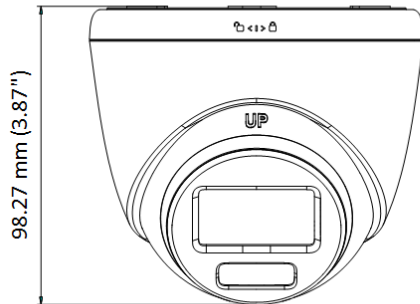

▪ **Available Model**

DS-2CE72KF3T

▪ **Dimension**

▪ **Accessory**

▪ **Optional**

DS-1281ZJ-S Inclined ceiling mount	DS-1280ZJ-S Junction box	DS-1276ZJ-SUS Corner mount	DS-1272ZJ-110-TRS Wall mount	DS-1275ZJ-SUS Vertical pole mount