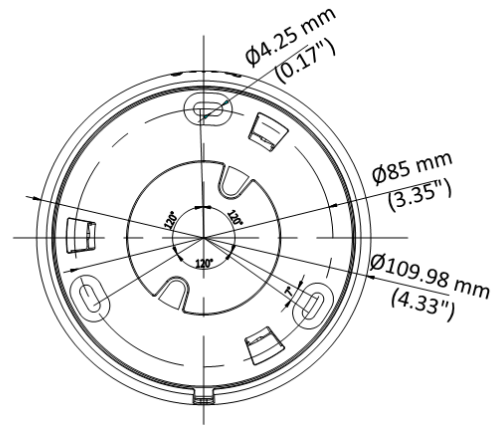

▪ **Available Model**

DS-2CE72KF3T

▪ **Dimension**

▪ **Accessory**

▪ **Optional**

DS-1281ZJ-S Inclined ceiling mount	DS-1280ZJ-S Junction box	DS-1276ZJ-SUS Corner mount	DS-1272ZJ-110-TRS Wall mount	DS-1275ZJ-SUS Vertical pole mount